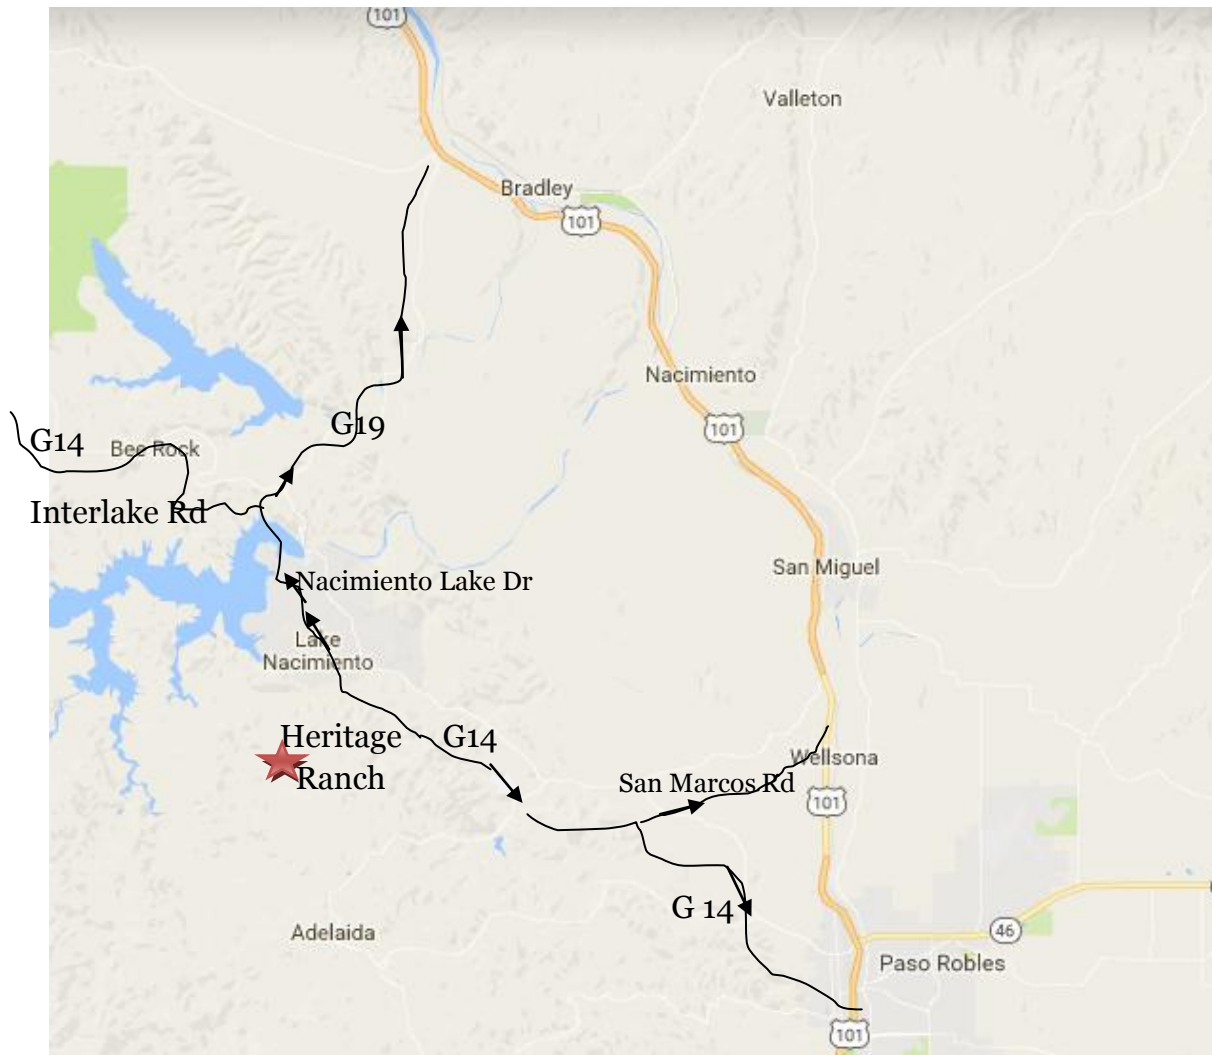

# Evacuation Routes from Heritage Ranch

## North to Highway 101

- Exit Gateway Dr. or Loop Road
- Left on Nacimiento Lake Road (G14)
- At approx 2.5 miles keep right and continue on G19 for 10 miles to Highway 101

## South to Paso Robles

- Exit Gateway Dr or Loop Road
- Right on Nacimiento Lake Road (G14)
- Turn left at Chimney Rock and continue on G14
- 7 miles to Paso Robles
- Alternate route to 101 G14 to San Marcos Rd